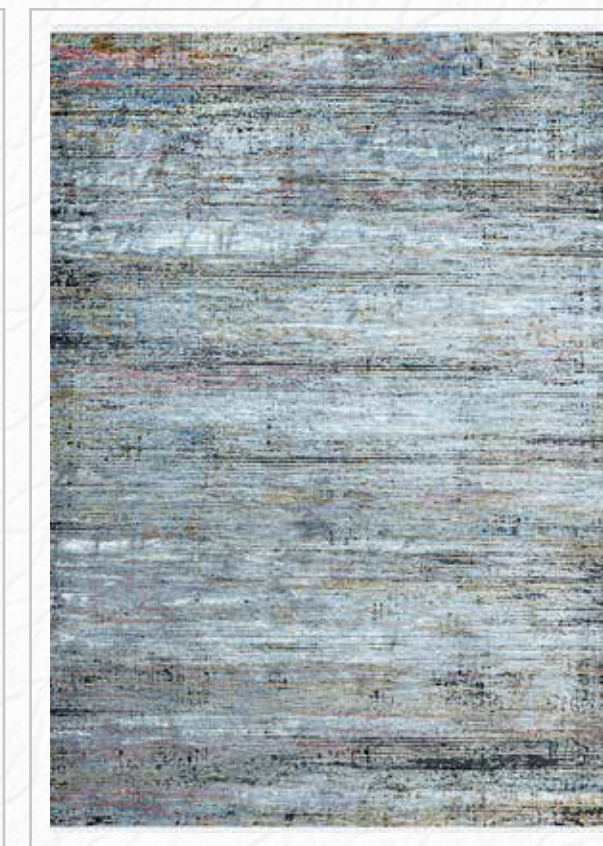

130 BLACK MULTI

240x340 | 200x290 | 160x230 | 140x200 | 120x180 | 80x300 | 080x150