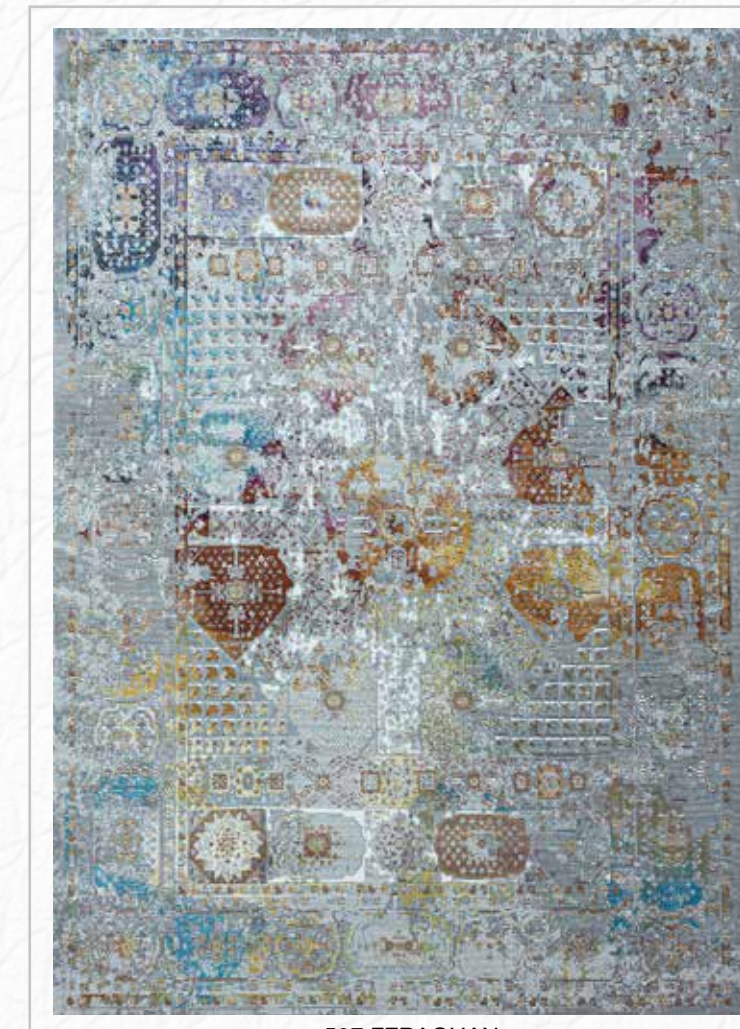

597 FERAGHAN

240x290 | 200x290 | 160x230 | 133x190 | 080x150 | 200x200 round | 133x133 round

FESTIVAL
TEPPICHE