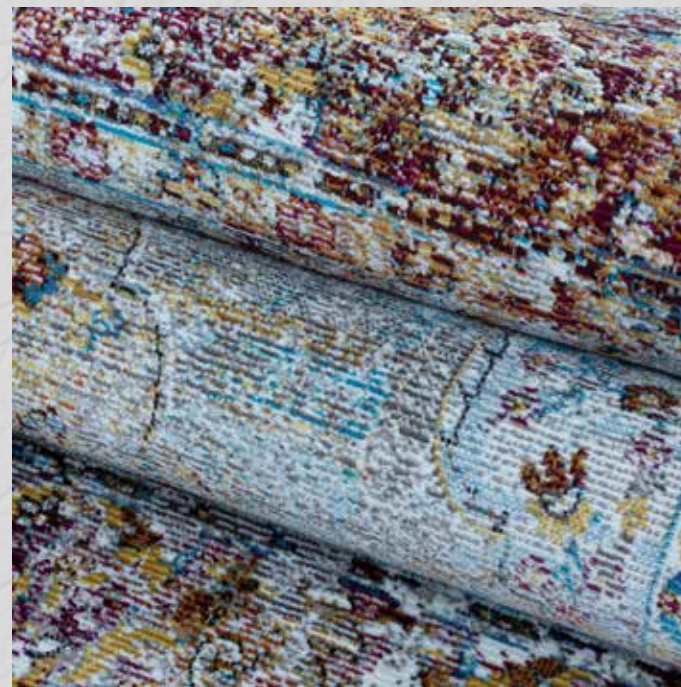

Pile Height : 8.00mm

120 MULTI

140 BLACK MULTI

100 GREY

240x340 | 200x290 | 160x230 | 140x200 | 120x180 | 80x300 | 080x150

FESTIVAL
TEPPICHE

2023/2024 COLLECTIONS

Material : 100% PP Heatset, 16 colors crosswoven
 Weave : Machine made
 Pile Weight : 1.900
 Pile Height : 6.00mm